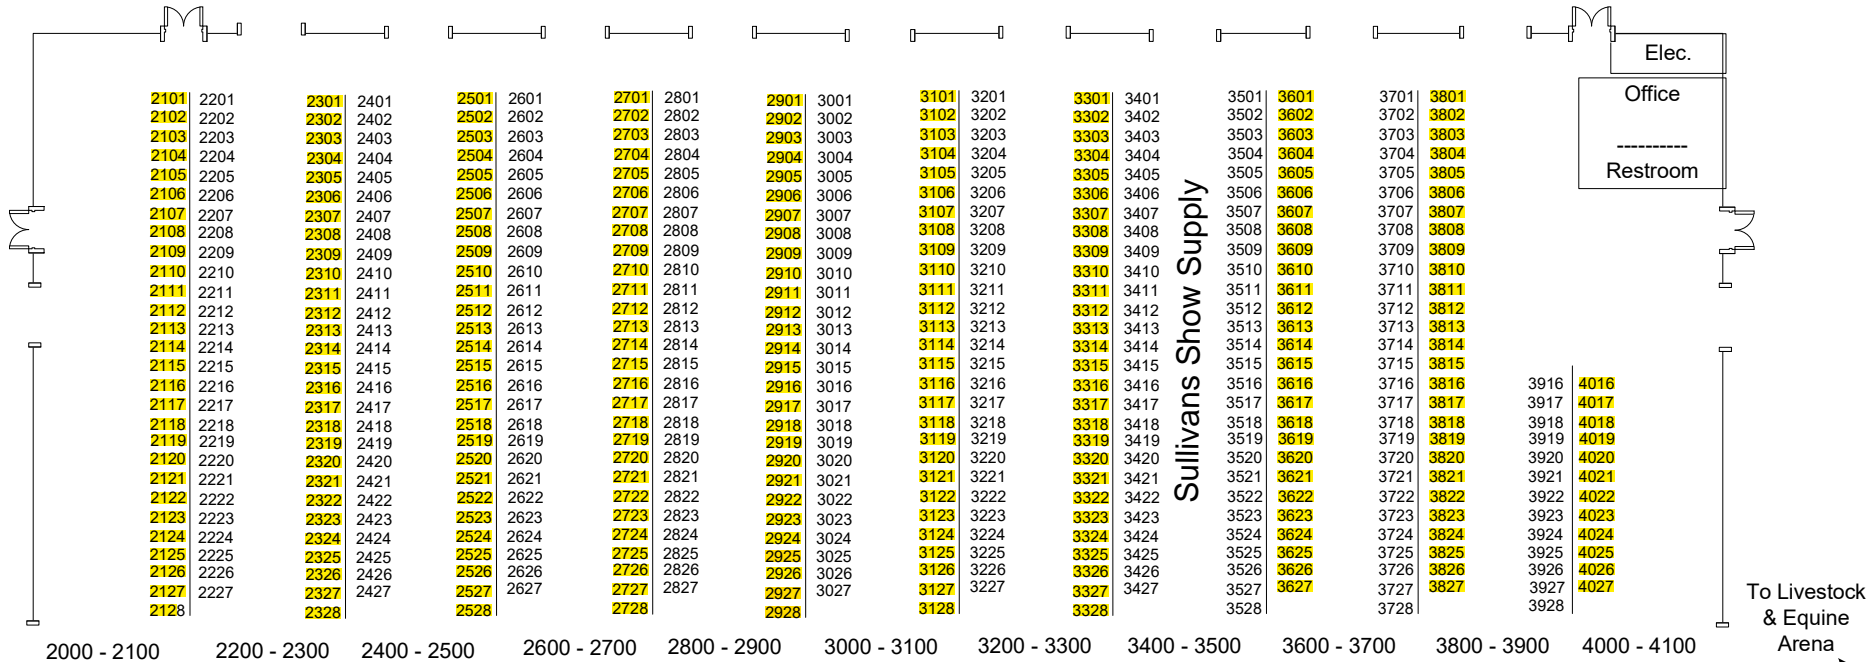

Highlighted is bedded

Adjacent walls/panels are for tack

Unloading and Loading

Sullivans Show Supply

Blue Ribbon Show Supply

Court of Honor

Multipurpose Building
Cattle Tie Spaces